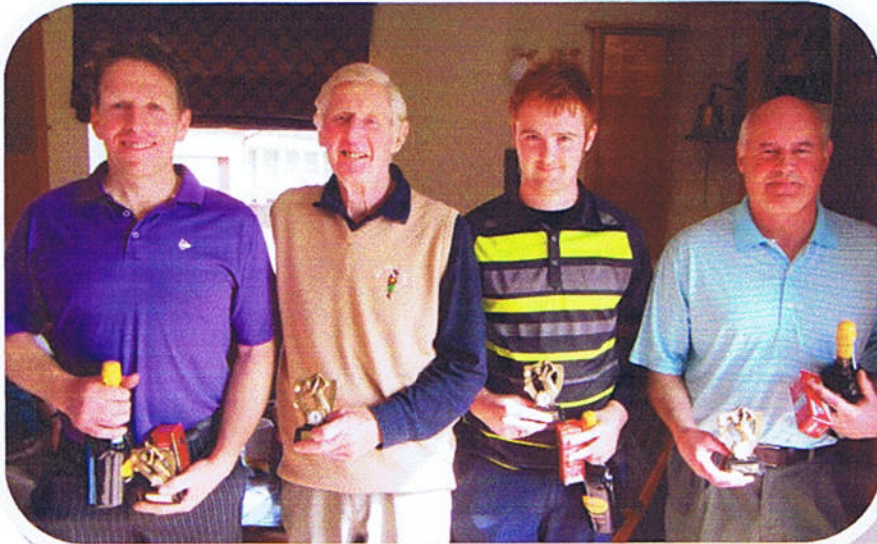

Mile End News Update

Members' Committee Newsletter

April 2014

The Captains' Drive In

After a series of postponements, the 2014 Captains' Drive- In Competition finally took place on Saturday 29th March in very pleasant weather conditions that had been pre-booked by Mr Captain. The winning team from the best two scores from four to count format with a mighty 94 points were, pictured left, Keith Davies, Peter Kenyon, Ben Powers and Mike Ryan.

(Cannot be used on already discounted sets!)

ANNUAL WALES v ENGLAND

MATCH 2014

By Rob Davies

Following a year of bragging rights, the England team members came to the annual match confident of retaining the Anglo-Welsh Border Trophy having won it in 2013 for only the second time in its history. The Welsh members were taunted with memories of the previous week's six nations result, the previous year's result having been forgotten. The club lounge was festooned with flags of both nations and the England ploy of trying to get right up Welsh noses with copious amounts of imitation sheep droppings and language tests, only served to quietly steel the resolve of Welsh players to regain the trophy. All players who expressed a wish to represent their chosen country ensured they were present to do battle.